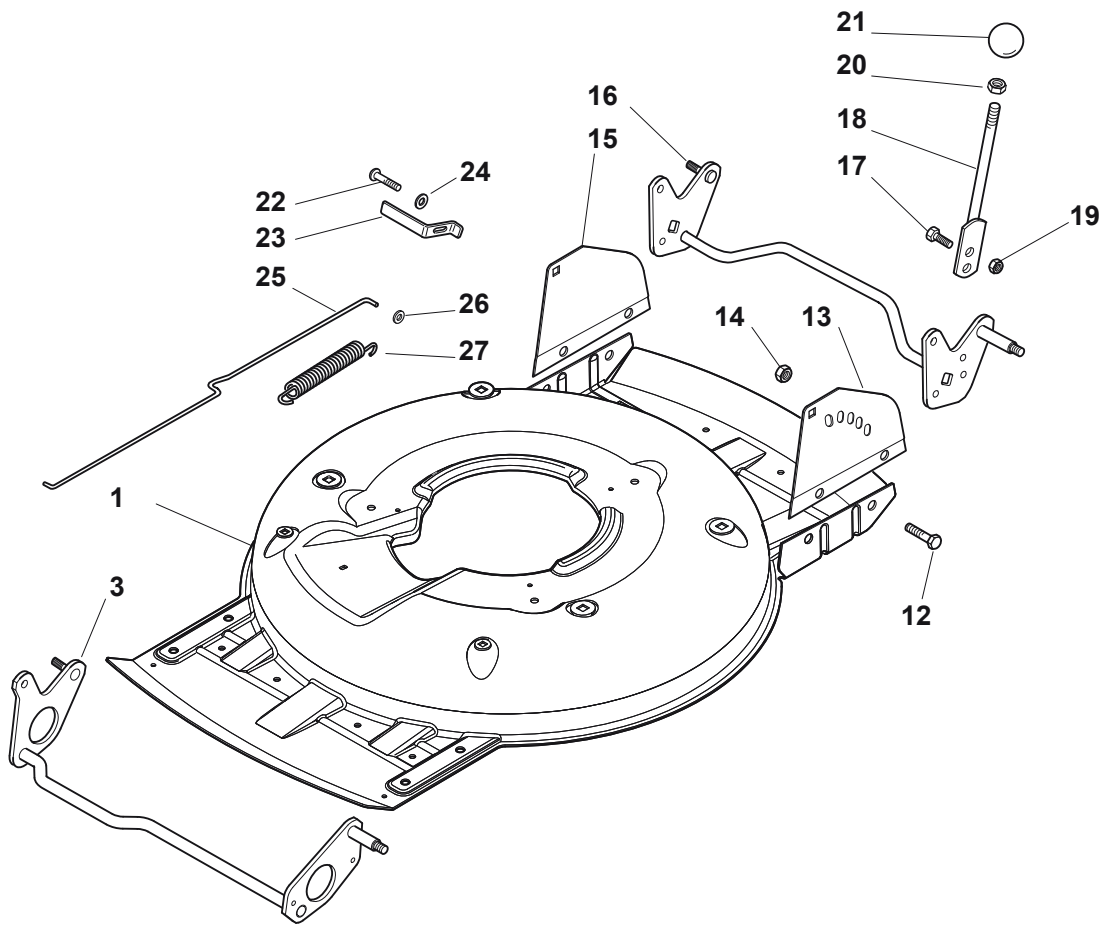

Parts Catalogue

for model
MCS 504 TR/E

- Use GLOBAL GARDEN PRODUCT Genuine Spare Parts specified in the parts list for repair and/or replacement.
- The contents described in the parts list may change due to improvement.
- The drawings of the spare parts are only indicative and might not represent the part in question exactly.
- The indications "right" - "left" - "front" - "rear" refer to the position of the operator when using the machine.
- When placing orders of parts for repair and/or replacement, make sure that the illustrated parts list is the one applying to the machine's year of manufacture, as shown on the identification plate attached to the machine.

THIS INFORMATION IS NOT INTENDED FOR SALE OR RESALE, AND THIS NOTICE MUST REMAIN ON ALL COPIES.

Fig.	Quantity	Part No	Description	Notes
3	1	322321546/0	Lever	
1	1	381004734/0	Grey Deck	
2	1	381302863/0	Axle, Front Wheels	
4	2	112735661/0	Screw	
10	2	112293200/0	Nut	
11	2	112583500/0	Grower	
12	2	112523070/0	Washer	
13	2	322735547/0	Sector, Height Adjustment	
14	2	381005175/0	Support, Wheel	
15	2	481003286/0	Lever, Height Adjustment	
16	2	122519811/0	Pin	

Fig.	Quantity	Part No	Description	Notes
1	1	322064691/0	INOX Deck	
1	1	381004735/0	Grey Deck	
3	1	381302863/0	Axle, Front Wheels	
12	4	112791011/0	Screw	
13	1	322545169/0	Rear Left Plate	Inox versions
13	1	381545105/0	Left Plate	Steel versions
14	4	112154510/0	Nut	
15	1	322545167/0	Rear Right Plate	Inox versions
15	1	381545104/0	Right Plate	Steel versions
16	1	381302861/1	Axle, Rear Wheels	
17	2	112789000/0	Screw	
18	1	381003323/0	Lever, Height Adjustment	
19	2	112154330/0	Nut	
20	1	112293200/0	Nut	
21	1	322399812/0	Knob	
22	2	112735661/0	Screw	
23	2	322551529/0	Wheels Cleaning Plate	
24	2	112521330/0	Washer	
25	1	122033329/0	Rod, Height Adjustment	
26	2	112604899/0	Crown Fastener	
27	1	122446184/0	Spring	