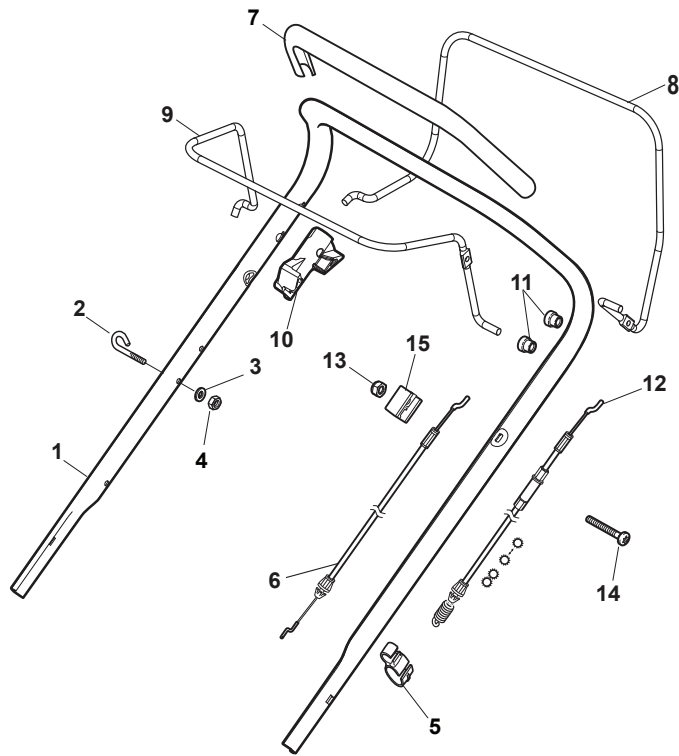

Fig.	Quantity	Part No	Description	Notes
1	1	381006373/0	Right Handle, Lower Part Yellow	Yellow
1	1	381006377/0	Right Handle, Lower Part, Black	Black
1	1	381006385/0	Right Handle, Lower Part Grey	Grey
2	4	118566114/0	Cap	
3	6	112819100/0	Screw	
4	6	112155000/0	Nut	
5	6	118203854/0	Screw	
6	1	381006375/0	Left Handle, Lower Part Yellow	Yellow
6	1	381006379/0	Left Handle Lower Part Black	Black
6	1	381006387/0	Left Handle, Lower Part Grey	Grey
7	4	112793102/0	Screw	
8	1	381006361/1	Handle, Middle Part Yellow	Yellow
8	1	381006365/1	Handle, Middle Part Black	Black
8	1	381006369/0	Handle, Middle Part Grey	Grey
9	4	112155000/0	Nut	
10	2	112523060/0	Washer	
11	1	112523080/0	Washer	
12	1	322399813/0	Knob	

Fig.	Quantity	Part No	Description	Notes
12	1	381030096/1	Cable Rear Drive	
2	1	122430313/0	Guide Spring	
3	1	112521330/0	Washer	
4	1	112154510/0	Nut	
5	1	118390020/0	Conduit Clip Caproeurope	
6	1	181030053/0	Cable, Thread Engine Brake	SV40 / RV 40 / V35 Engine
6	1	181030056/0	Cable, Thread Engine Brake	Honda / B&S / GGP Engine
6	1	181030069/1	Cable, Thread Engine Brake	GGP RS-RSC-RSCT Engine / B&S E Series
7	1	122291050/0	Handgrip Black	
8	1	181003363/1	Lever, Engine Brake Black	
8	1	381003365/0	Lever, Engine Brake Yellow	
9	1	181003364/0	Drive Control Lever	
9	1	381003366/0	Lever, Driving Yellow	
10	1	322545204/0	Fulcrum Pin	
11	4	122041966/0	Bushing	
13	1	112727788/0	Screw	
14	1	112727783/0	Screw	
15	1	322551640/0	Plate	