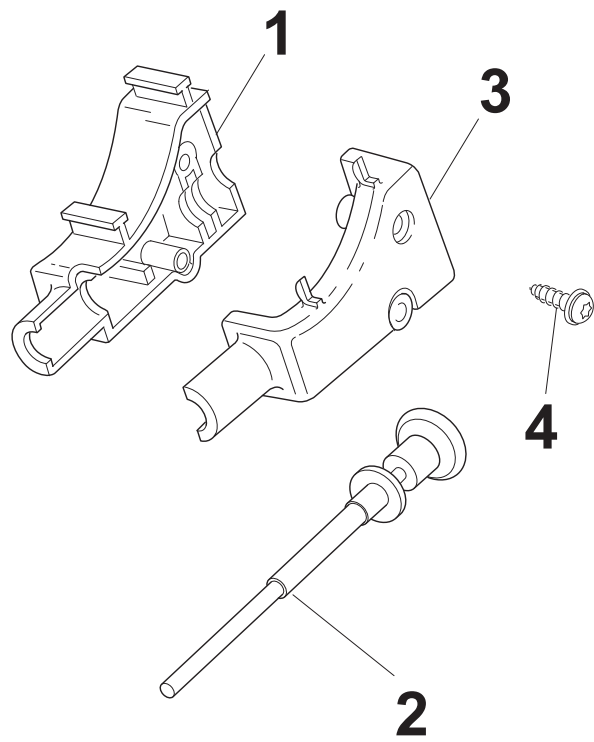

Fig.	Quantity	Part No	Description	Notes
1	1	112291000/0	Nut	
2	1	112581500/0	Grower	
3	1	322171006/0	Spacer	
4	1	112521360/0	Washer	
5	1	112508100/0	Cup Spring	
6	1	381007220/0	Throttle Lever	for SV40-RV40-V35 Engine/B&S 450-500 Series
6	1	381007279/1	Throttle Lever	for B&S-GGP-HONDA Engines
7	1	481007080/0	Throttle Cable	
8	1	112815030/0	Screw	
9	1	114356702/0	Throttle Label	for GGP Engines
9	1	114356905/0	Label	for GGP Engines with AVS
9	1	114356702/0	Throttle Label	for HONDA Autochoke Engines
9	1	114356703/0	Throttle Label	for B&S Engines
9	1	114356905/0	Label	for B&S 700-750 Series
9	1	114364264/0	Throttle Label	for HONDA Engines

Fig.	Quantity	Part No	Description	Notes
1	1	181007130/0	Throttle Cable	
2	1	112154510/0	Nut	
3	1	112727786/0	Screw	

Fig.	Quantity	Part No	Description	Notes
1	1	322722804/1	Starting Block Inner Half-Bearing	
2	1	381000742/1	Starter Drive Control	SV40 / RV 40 / V35 Engine
2	1	381030022/0	Starter Drive Control	for GGP Engines
2	1	381030024/0	Starter Drive Control	for HONDA Engines
3	1	322722805/1	Starting Block Inner Half-Bearing	
4	1	112728300/0	Screw	

Fig.	Quantity	Part No	Description	Notes
1	2	112608600/0	Seeger	
2	1	122570120/1	Pinion Left	
3	2	122120105/1	Ring Gear	
4	1	322600267/0	Protection, Wheel	
5	2	112608600/0	Seeger	
6	2	119216035/0	Bearing	
7	2	122753000/0	Pin	
9	1	122450439/0	Spring	
10	1	135064100/0	Belt	
11	1	322600267/0	Protection, Wheel	
12	1	122570110/1	Pinion Right	
15	1	181003109/1	Gear Box	
16	1	122601909/0	Pulley	
17	1	112645705/0	Elastic Pin	