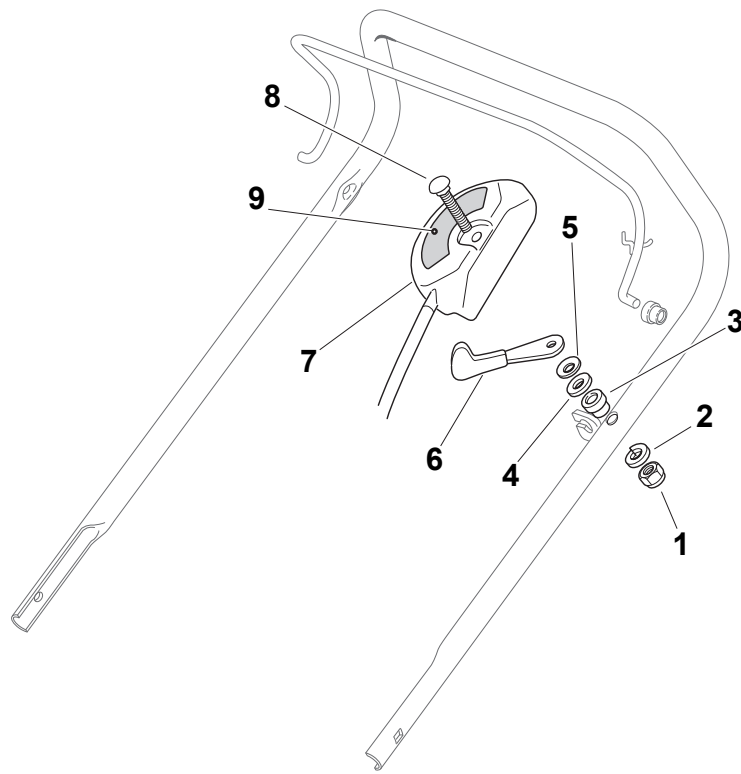

Fig.	Quantity	Part No	Description	Notes
1	1	381006363/3	Handle, Upper Part Yellow	Yellow
1	1	381006367/2	Handle, Upper Part Black	Black
1	1	381006371/0	Handle, Upper Part Grey	Grey
2	1	112727784/0	Screw	
3	1	181000618/0	Cable, Thread Engine Brake	B&S 625/675/750/775 Series
3	1	181000769/1	Cable, Thread Engine Brake	B&S 450/500 Series
3	1	181000618/0	Cable, Thread Engine Brake	GGP Engine
3	1	181000730/0	Cable, Thread Engine Brake	SV40 / RV 40 / V35 Engine
3	1	181000733/0	Cable, Thread Engine Brake	Honda Engine
3	1	181000769/1	Cable, Thread Engine Brake	Honda Engine 4 Speed/AVS
4	1	322551639/0	Fixed Plate	
5	1	112154510/0	Nut	
6	1	381003318/1	Lever, Engine Brake	
7	2	112154510/0	Nut	
8	4	112521330/0	Washer	
9	2	122671660/1	Washer	
10	2	112727784/0	Screw	
11	1	112154510/0	Nut	
12	1	112521330/0	Washer	
13	1	122450446/0	Spring	
14	1	122170840/0	Spacer	
15	1	381003313/0	Driving Lever	
16	1	112293200/0	Nut	
17	1	322399812/0	Knob	
18	1	112727791/0	Screw	
19	1	381030095/0	Cable Rear Drive	
20	1	112521330/0	Washer	
21	1	112154510/0	Nut	
22	1	122170843/0	Spacer	
23	1	322551653/0	Plate	
25	1	122170842/0	Spacer	
26	1	112727786/0	Screw	
28	1	122430314/0	Starting Rope Guide Spring	
29	1	381004405/0	Dashboard	
30	1	112154510/0	Nut	
31	1	112727792/0	Screw	
32	1	112154510/0	Nut	
33	1	322500050/0	Shoe	
34	1	122524342/0	Pin	
35	1	112604897/0	Elastic Washer	
36	2	112154330/0	Nut	
37	2	112727796/0	Screw	