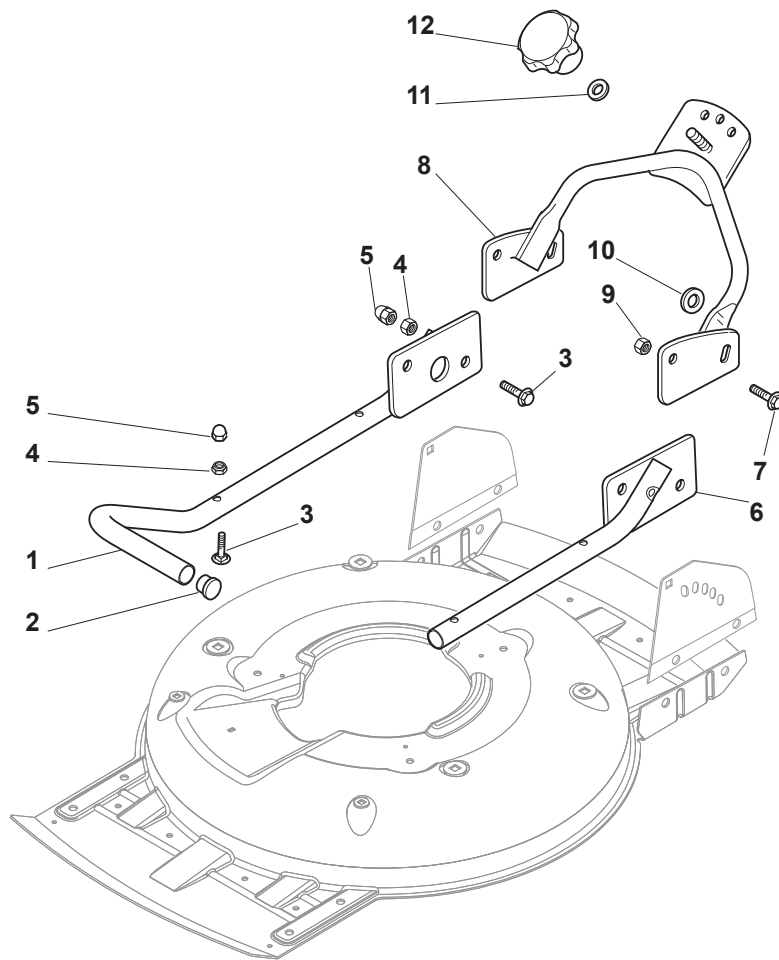

Fig.	Quantity	Part No	Description	Notes
1	1	322064691/0	INOX Deck	
1	1	381004735/0	Grey Deck	
3	1	381302863/0	Axle, Front Wheels	
12	4	112791011/0	Screw	
13	1	322545169/0	Rear Left Plate	Inox versions
13	1	381545105/0	Left Plate	Steel versions
14	4	112154510/0	Nut	
15	1	322545167/0	Rear Right Plate	Inox versions
15	1	381545104/0	Right Plate	Steel versions
16	1	381302861/1	Axle, Rear Wheels	
17	2	112789000/0	Screw	
18	1	381003323/0	Lever, Height Adjustment	
19	2	112154330/0	Nut	
20	1	112293200/0	Nut	
21	1	322399812/0	Knob	
22	2	112735661/0	Screw	
23	2	322551529/0	Wheels Cleaning Plate	
24	2	112521330/0	Washer	
25	1	122033329/0	Rod, Height Adjustment	
26	2	112604899/0	Crown Fastener	
27	1	122446184/0	Spring	

Fig.	Quantity	Part No	Description	Notes
11	1	381006668/1	Handle, Middle Part Black	Black
1	1	381006667/0	Handle Lower Part Black	Black
1	1	381006677/0	Handle Lower Part Yellow	Yellow
2	2	118566110/0	Push Rod	
3	4	112818900/0	Screw	
4	4	112155000/0	Nut	
5	4	118203854/0	Screw	
6	2	112819100/0	Screw	
7	2	112819201/0	Screw	
8	4	122671651/0	Washer	
9	4	322399804/1	Nut	
10	4	112293200/0	Nut	
11	1	381007542/0	Handle, Middle Part Yellow	Yellow
12	1	122430313/0	Guide Spring	
13	1	112819201/0	Screw	
14	1	118390020/0	Conduit Clip Caproeuropa	
15	2	112521370/0	Washer	

Fig.	Quantity	Part No	Description	Notes
1	1	381006373/0	Right Handle, Lower Part Yellow	Yellow
1	1	381006377/0	Right Handle, Lower Part, Black	Black
1	1	381006385/0	Right Handle, Lower Part Grey	Grey
2	4	118566114/0	Cap	
3	6	112819100/0	Screw	
4	6	112155000/0	Nut	
5	6	118203854/0	Screw	
6	1	381006375/0	Left Handle, Lower Part Yellow	Yellow
6	1	381006379/0	Left Handle Lower Part Black	Black
6	1	381006387/0	Left Handle, Lower Part Grey	Grey
7	4	112793102/0	Screw	
8	1	381006361/1	Handle, Middle Part Yellow	Yellow
8	1	381006365/1	Handle, Middle Part Black	Black
8	1	381006369/0	Handle, Middle Part Grey	Grey
9	4	112155000/0	Nut	
10	2	112523060/0	Washer	
11	1	112523080/0	Washer	
12	1	322399813/0	Knob	