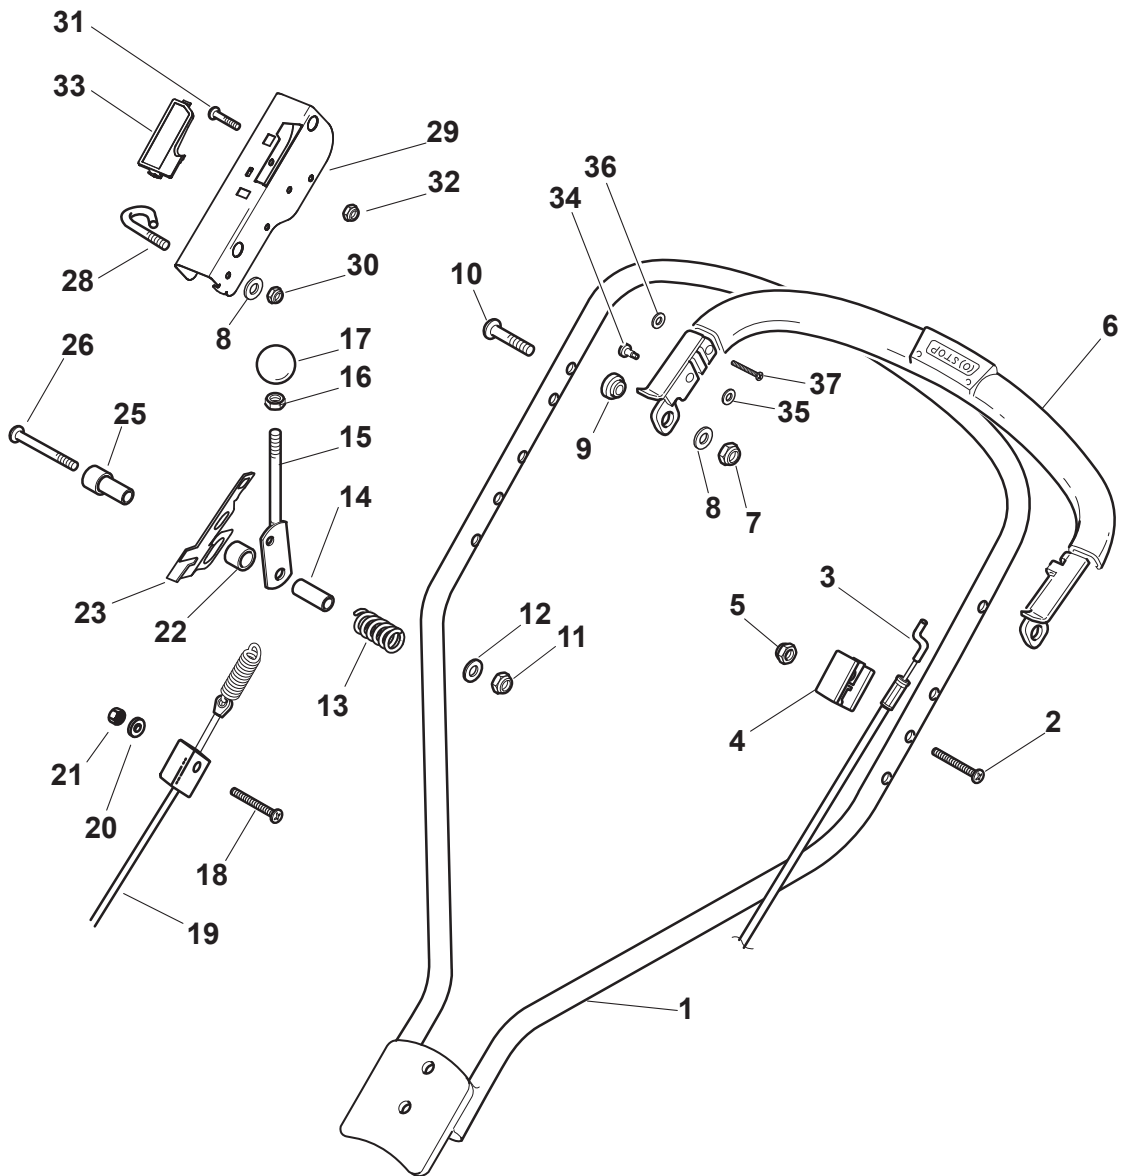

Fig.	Quantity	Part No	Description	Notes
1	1	381006363/3	Handle, Upper Part Yellow	Yellow
1	1	381006367/2	Handle, Upper Part Black	Black
1	1	381006371/0	Handle, Upper Part Grey	Grey
2	1	112727784/0	Screw	
3	1	181000618/0	Cable, Thread Engine Brake	B&S 625/675/750/775 Series
3	1	181000769/1	Cable, Thread Engine Brake	B&S 450/500 Series
3	1	181000618/0	Cable, Thread Engine Brake	GGP Engine
3	1	181000730/0	Cable, Thread Engine Brake	SV40 / RV 40 / V35 Engine
3	1	181000733/0	Cable, Thread Engine Brake	Honda Engine
3	1	181000769/1	Cable, Thread Engine Brake	Honda Engine 4 Speed/AVS
4	1	322551639/0	Fixed Plate	
5	1	112154510/0	Nut	
6	1	381003318/1	Lever, Engine Brake	
7	2	112154510/0	Nut	
8	4	112521330/0	Washer	
9	2	122671660/1	Washer	
10	2	112727784/0	Screw	
11	1	112154510/0	Nut	
12	1	112521330/0	Washer	
13	1	122450446/0	Spring	
14	1	122170840/0	Spacer	
15	1	381003313/0	Driving Lever	
16	1	112293200/0	Nut	
17	1	322399812/0	Knob	
18	1	112727791/0	Screw	
19	1	381030095/0	Cable Rear Drive	
20	1	112521330/0	Washer	
21	1	112154510/0	Nut	
22	1	122170843/0	Spacer	
23	1	322551653/0	Plate	
25	1	122170842/0	Spacer	
26	1	112727786/0	Screw	
28	1	122430314/0	Starting Rope Guide Spring	
29	1	381004405/0	Dashboard	
30	1	112154510/0	Nut	
31	1	112727792/0	Screw	
32	1	112154510/0	Nut	
33	1	322500050/0	Shoe	
34	1	122524342/0	Pin	
35	1	112604897/0	Elastic Washer	
36	2	112154330/0	Nut	
37	2	112727796/0	Screw