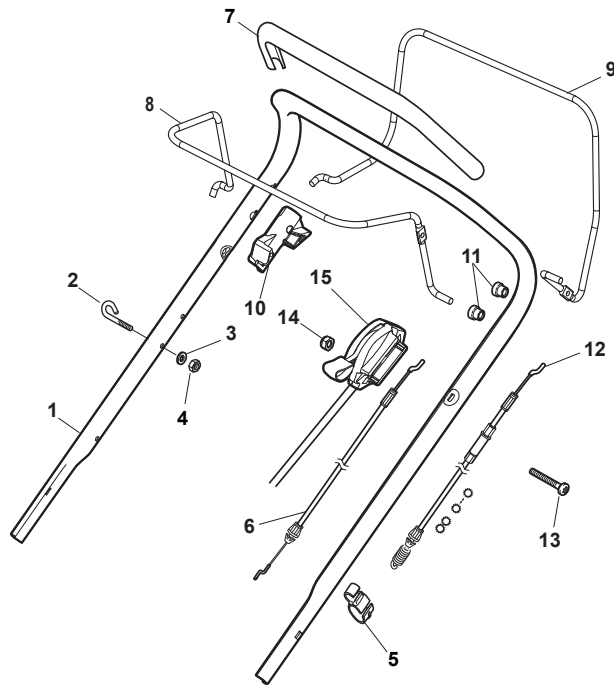

Fig.	Quantity	Part No	Description	Notes
1	1	381006373/0	Right Handle, Lower Part Yellow	Yellow
1	1	381006377/0	Right Handle, Lower Part, Black	Black
1	1	381006385/0	Right Handle, Lower Part Grey	Grey
2	4	118566114/0	Cap	
3	6	112819100/0	Screw	
4	6	112155000/0	Nut	
5	6	118203854/0	Screw	
6	1	381006375/0	Left Handle, Lower Part Yellow	Yellow
6	1	381006379/0	Left Handle Lower Part Black	Black
6	1	381006387/0	Left Handle, Lower Part Grey	Grey
7	4	112793102/0	Screw	
8	1	381006361/1	Handle, Middle Part Yellow	Yellow
8	1	381006365/1	Handle, Middle Part Black	Black
8	1	381006369/0	Handle, Middle Part Grey	Grey
9	4	112155000/0	Nut	
10	2	112523060/0	Washer	
11	1	112523080/0	Washer	
12	1	322399813/0	Knob	

Fig.	Quantity	Part No	Description	Notes
12	1	381030096/1	Cable Rear Drive	
2	1	122430313/0	Guide Spring	
3	1	112521330/0	Washer	
4	1	112154510/0	Nut	
5	1	118390020/0	Conduit Clip Caproeurope	
6	1	181030053/0	Cable, Thread Engine Brake	SV40 / RV 40 / V35 Engine
6	1	181030056/0	Cable, Thread Engine Brake	Honda / B&S / GGP Engine
6	1	181030069/1	Cable, Thread Engine Brake	GGP RS-RSC-RSCT Engine / B&S E Series
7	1	122291050/0	Handgrip Black	
8	1	181003363/1	Lever, Engine Brake Black	
8	1	381003365/0	Lever, Engine Brake Yellow	
9	1	181003364/0	Drive Control Lever	
9	1	381003366/0	Lever, Driving Yellow	
10	1	322545204/0	Fulcrum Pin	
11	4	122041966/0	Bushing	
13	1	112727788/0	Screw	
14	1	112727783/0	Screw	
15	1	322551640/0	Plate	