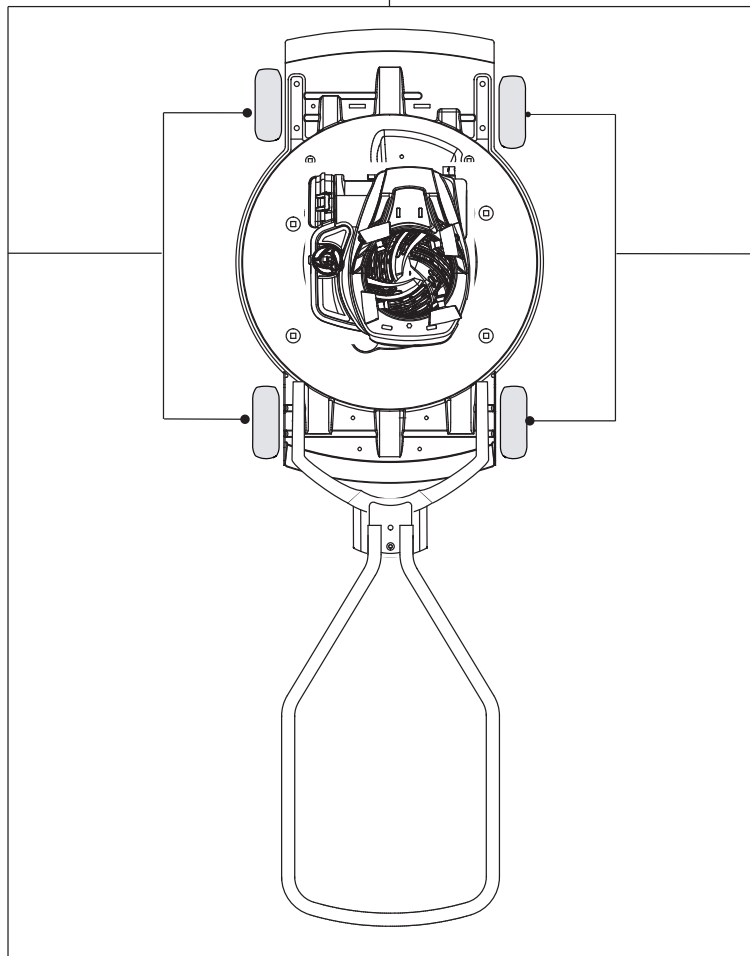

Fig.	Quantity	Part No	Description	Notes
1	2	112608600/0	Seeger	
2	1	122570120/1	Pinion Left	
3	2	122120105/1	Ring Gear	
4	1	322600267/0	Protection, Wheel	
5	2	112608600/0	Seeger	
6	2	119216035/0	Bearing	
7	2	122753000/0	Pin	
9	1	122450439/0	Spring	
10	1	135064100/0	Belt	
11	1	322600267/0	Protection, Wheel	
12	1	122570110/1	Pinion Right	
15	1	181003109/1	Gear Box	
16	1	122601909/0	Pulley	
17	1	112645705/0	Elastic Pin	

Eco Stiga Wheels - Ø 210

Spark Aluminium Wheels - Ø 210

Fig.	Quantity	Part No	Description	Notes
1	4	381007490/0	Wheel	
2	8	119216035/0	Bearing	
3	4	381007487/0	Wheel	
4	8	112521350/0	Washer	
5	8	112155000/0	Nut	
6	4	322110653/0	Hub Cap	
7	4	322110314/0	Hub Cap Grey	
8	4	322110348/0	Hub Cap Grey	
9	4	322110382/0	Hub Cap Grey	
10	4	322110416/0	Hub Cap Grey	
12	4	322110494/0	Hub Cap Grey	
13	4	322110496/0	Hub Cap Grey	

Fig.	Quantity	Part No	Description	Notes
1	1	122465607/3	Hub With Pulley, Crankshaft Ø 22.2	for B&S and GGP Engines
1	1	122465608/2	Hub With Pulley, Crankshaft Ø 25	for HONDA Engines
2	1	181004146/0	Blade Standard	
3	1	122160400/0	Elastic Disc	
4	1	112523080/0	Washer	
5	1	112735698/0	Screw	
6	1	112139100/0	Feather, Crankshaft Ø 22,2	for B&S and GGP Engines
6	1	112139150/0	Feather, Crankshaft Ø 25	for HONDA Engines
9	3	122524329/0	Pin	
10	3	322672201/0	Washer	
11	1	322207225/0	Flange, Black	Black
11	1	381207221/1	Flange, Yellow	Yellow
12	3	322250012/0	No Vibrations Rubber	
13	3	122671651/0	Washer	
14	3	122671651/0	Washer	
15	3	112155000/0	Nut	
16	1	112791400/0	Screw	
17	1	122450444/0	Spring	
18	3	112735108/1	Screw	