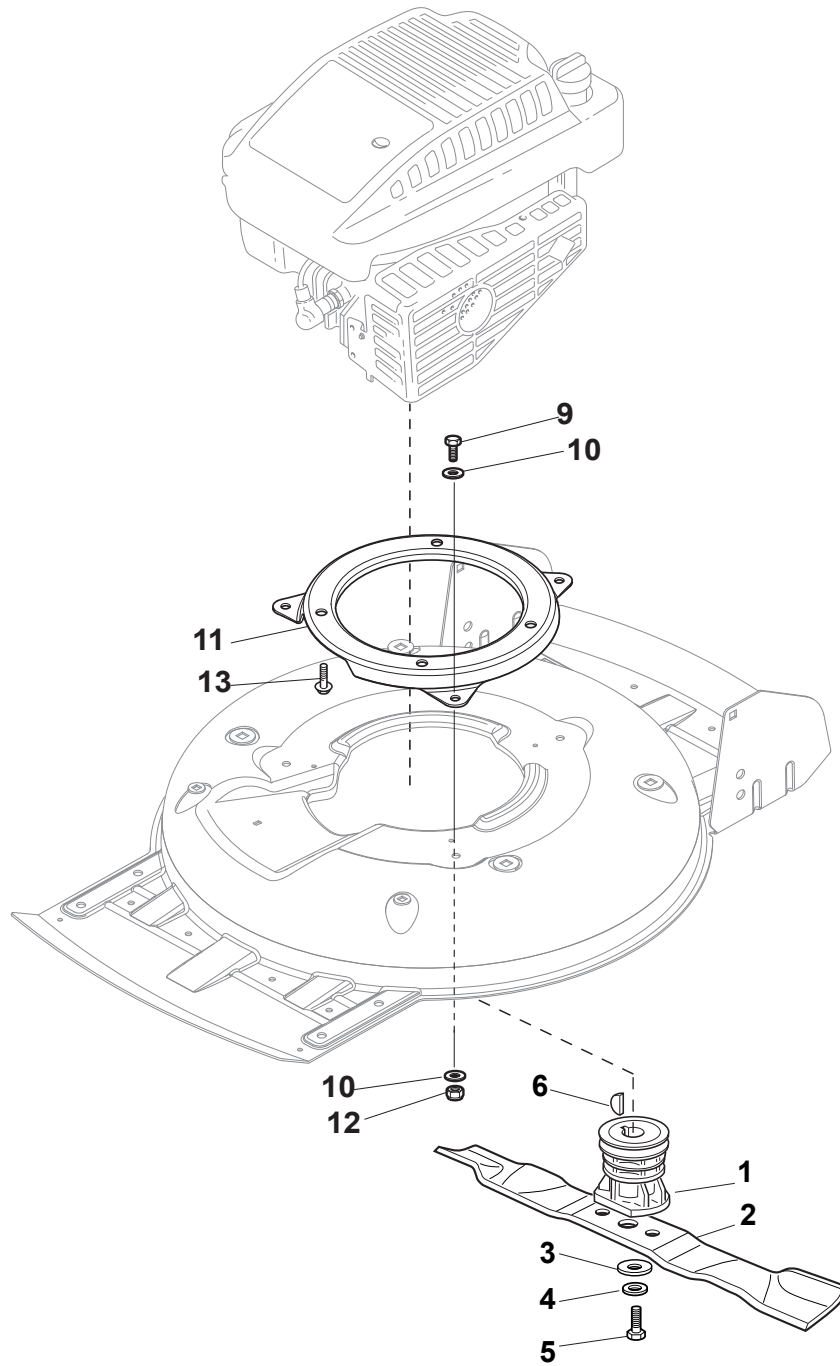

Fig.	Quantity	Part No	Description	Notes
1	2	112608600/0	Seeger	
2	1	122570120/1	Pinion Left	
3	2	122120105/1	Ring Gear	
4	1	322600267/0	Protection, Wheel	
5	2	112608600/0	Seeger	
6	2	119216035/0	Bearing	
7	2	122753000/0	Pin	
9	1	122450439/0	Spring	
10	1	135064100/0	Belt	
11	1	322600267/0	Protection, Wheel	
12	1	122570110/1	Pinion Right	
15	1	181003109/1	Gear Box	
16	1	122601909/0	Pulley	
17	1	112645705/0	Elastic Pin	

Fig.	Quantity	Part No	Description	Notes
1	1	122465607/3	Hub With Pulley, Crankshaft Ø 22.2	for B&S and GGP Engines
1	1	122465608/2	Hub With Pulley, Crankshaft Ø 25	for HONDA Engines
2	1	181004146/0	Blade Standard	
3	1	122160400/0	Elastic Disc	
4	1	112523080/0	Washer	
5	1	112735698/0	Screw	
6	1	112139100/0	Feather, Crankshaft Ø 22,2	for B&S and GGP Engines
6	1	112139150/0	Feather, Crankshaft Ø 25	for HONDA Engines
9	3	122524329/0	Pin	
10	3	322672201/0	Washer	
11	1	322207225/0	Flange, Black	Black
11	1	381207221/1	Flange, Yellow	Yellow
12	3	322250012/0	No Vibrations Rubber	
13	3	122671651/0	Washer	
14	3	122671651/0	Washer	
15	3	112155000/0	Nut	
16	1	112791400/0	Screw	
17	1	122450444/0	Spring	
18	3	112735108/1	Screw	

Fig.	Quantity	Part No	Description	Notes
1	1	122465607/3	Hub With Pulley, Crankshaft Ø 22.2	for B&S and GGP Engines
1	1	122465608/2	Hub With Pulley, Crankshaft Ø 25	for HONDA Engines
2	1	181004146/0	Blade Standard	
3	1	122160400/0	Elastic Disc	
4	1	112523080/0	Washer	
5	1	112735698/0	Screw	
6	1	112139100/0	Feather, Crankshaft Ø 22,2	for B&S and GGP Engines
6	1	112139150/0	Feather, Crankshaft Ø 25	for HONDA Engines
9	3	112793102/0	Screw	
10	6	112523060/0	Washer	
11	1	322207219/1	Flange	
12	3	112155000/0	Nut	