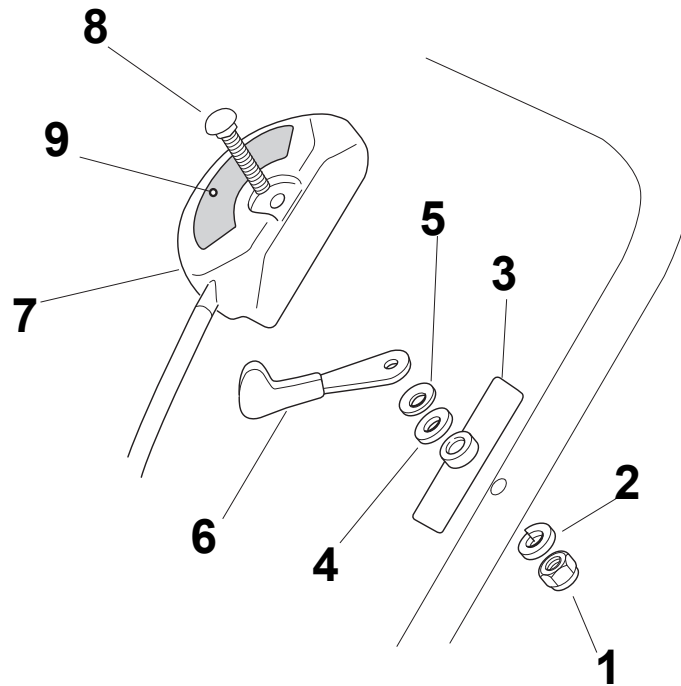

Fig.	Quantity	Part No	Description	Notes
12	1	381030096/1	Cable Rear Drive	
2	1	122430313/0	Guide Spring	
3	1	112521330/0	Washer	
4	1	112154510/0	Nut	
5	1	118390020/0	Conduit Clip Caproeurope	
6	1	181030053/0	Cable, Thread Engine Brake	SV40 / RV 40 / V35 Engine
6	1	181030056/0	Cable, Thread Engine Brake	Honda / B&S / GGP Engine
6	1	181030069/1	Cable, Thread Engine Brake	GGP RS-RSC-RSCT Engine / B&S E Series
7	1	122291050/0	Handgrip Black	
8	1	181003300/1	Lever, Engine Brake Black	
8	1	381003374/0	Lever, Driving Yellow	
9	1	181003301/0	Drive Control Lever	
9	1	381003373/1	Lever, Engine Brake Yellow	
10	1	322545204/0	Fulcrum Pin	
11	4	122041966/0	Bushing	
13	1	112727783/0	Screw	
14	1	112154510/0	Nut	
15	1	181005504/1	Throttle Cable	SV40 / RV 40 / V35 Engine
15	1	181005511/0	Throttle Cable	B&S Engine
15	1	181005517/0	Throttle Cable	Honda / GGP Engine

Fig.	Quantity	Part No	Description	Notes
1	1	112291000/0	Nut	
2	1	112581500/0	Grower	
3	1	122171005/0	Spacer	
4	1	112521360/0	Washer	
5	1	112508100/0	Cup Spring	
6	1	381007220/0	Throttle Lever	SV40-RV40-V35 Engine / B&S 450-500 Series
6	1	381007279/1	Throttle Lever	GGP/Honda/Tecumseh/B&S 625-675-675Es-700-750 Series
7	1	481007080/0	Throttle Cable	
8	1	112815000/0	Screw	
9	1	114356702/0	Throttle Label	for GGP Engines
9	1	114356905/0	Label	for B&S 700-750 Series
9	1	114356702/0	Throttle Label	for HONDA Engines
9	1	114356703/0	Throttle Label	for B&S Engines
9	1	114356905/0	Label	for HONDA A.C. Engines
9	1	114364264/0	Throttle Label	for GGP AVS Engines

Fig.	Quantity	Part No	Description	Notes
1	1	181007130/0	Throttle Cable	
2	1	112154510/0	Nut	
3	1	112727786/0	Screw	

Fig.	Quantity	Part No	Description	Notes
1	1	322722804/1	Starting Block Inner Half-Bearing	
2	1	381000742/1	Starter Drive Control	SV40 / RV 40 / V35 Engine
2	1	381030022/0	Starter Drive Control	for GGP Engines
2	1	381030024/0	Starter Drive Control	for HONDA Engines
3	1	322722805/1	Starting Block Inner Half-Bearing	
4	1	112728300/0	Screw	