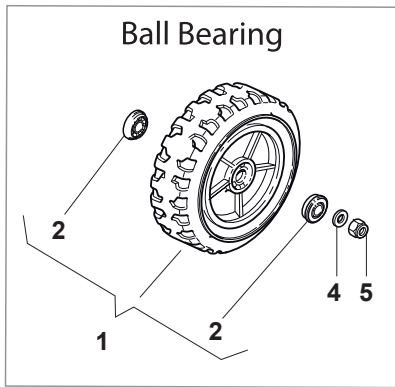

Eco Stiga Wheels - Ø 210