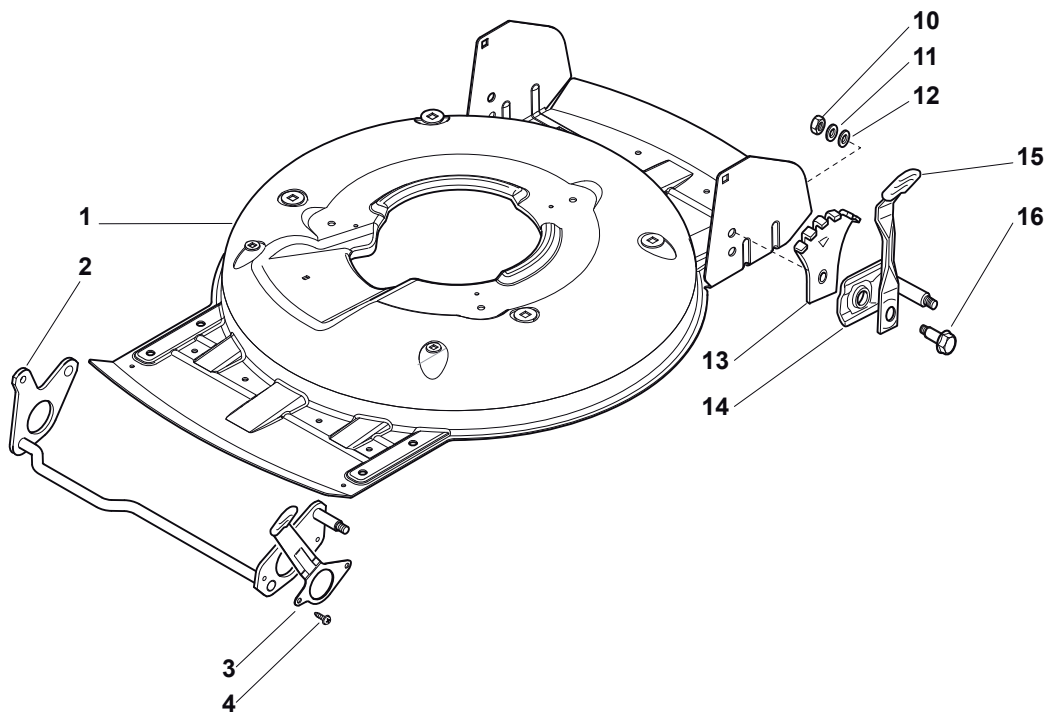

Parts Catalogue

for model
MCS 504 TR/E

- Use GLOBAL GARDEN PRODUCT Genuine Spare Parts specified in the parts list for repair and/or replacement.
- The contents described in the parts list may change due to improvement.
- The drawings of the spare parts are only indicative and might not represent the part in question exactly.
- The indications "right" - "left" - "front" - "rear" refer to the position of the operator when using the machine.
- When placing orders of parts for repair and/or replacement, make sure that the illustrated parts list is the one applying to the machine's year of manufacture, as shown on the identification plate attached to the machine.

THIS INFORMATION IS NOT INTENDED FOR SALE OR RESALE, AND THIS NOTICE MUST REMAIN ON ALL COPIES.

Fig.	Quantity	Part No	Description	Notes
3	1	322321546/0	Lever	
1	1	381004734/0	Grey Deck	
2	1	381302863/0	Axle, Front Wheels	
4	2	112735661/0	Screw	
10	2	112293200/0	Nut	
11	2	112583500/0	Grower	
12	2	112523070/0	Washer	
13	2	322735547/0	Sector, Height Adjustment	
14	2	381005175/0	Support, Wheel	
15	2	481003286/0	Lever, Height Adjustment	
16	2	122519811/0	Pin	

Fig.	Quantity	Part No	Description	Notes
1	1	322064691/0	INOX Deck	
1	1	381004735/0	Grey Deck	
3	1	381302863/0	Axle, Front Wheels	
12	4	112791011/0	Screw	
13	1	322545169/0	Rear Left Plate	Inox versions
13	1	381545105/0	Left Plate	Steel versions
14	4	112154510/0	Nut	
15	1	322545167/0	Rear Right Plate	Inox versions
15	1	381545104/0	Right Plate	Steel versions
16	1	381302861/1	Axle, Rear Wheels	
17	2	112789000/0	Screw	
18	1	381003323/0	Lever, Height Adjustment	
19	2	112154330/0	Nut	
20	1	112293200/0	Nut	
21	1	322399812/0	Knob	
22	2	112735661/0	Screw	
23	2	322551529/0	Wheels Cleaning Plate	
24	2	112521330/0	Washer	
25	1	122033329/0	Rod, Height Adjustment	
26	2	112604899/0	Crown Fastener	
27	1	122446184/0	Spring	