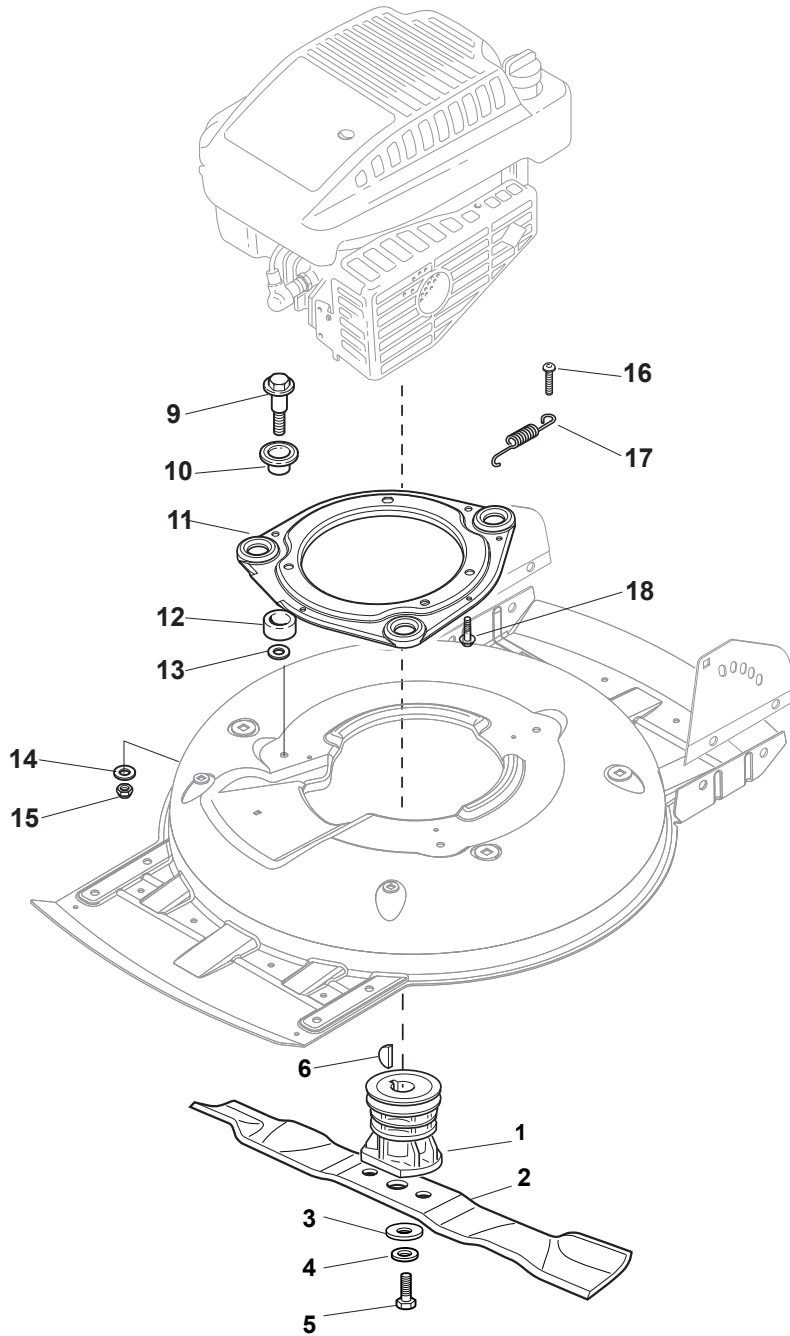

Fig.	Quantity	Part No	Description	Notes
1	2	112608600/0	Seeger	
2	1	122570120/1	Pinion Left	
3	2	122120105/1	Ring Gear	
4	1	322600267/0	Protection, Wheel	
5	2	112608600/0	Seeger	
6	2	119216035/0	Bearing	
7	2	122753000/0	Pin	
9	1	122450439/0	Spring	
10	1	135064100/0	Belt	
11	1	322600267/0	Protection, Wheel	
12	1	122570110/1	Pinion Right	
15	1	181003109/1	Gear Box	
16	1	122601909/0	Pulley	
17	1	112645705/0	Elastic Pin	

Eco Stiga Wheels - Ø 210

Spark Aluminium Wheels - Ø 210

Fig.	Quantity	Part No	Description	Notes
1	4	381007490/0	Wheel	
2	8	119216035/0	Bearing	
3	4	381007487/0	Wheel	
4	8	112521350/0	Washer	
5	8	112155000/0	Nut	
6	4	322110653/0	Hub Cap	
7	4	322110314/0	Hub Cap Grey	
8	4	322110348/0	Hub Cap Grey	
9	4	322110382/0	Hub Cap Grey	
10	4	322110416/0	Hub Cap Grey	
12	4	322110494/0	Hub Cap Grey	
13	4	322110496/0	Hub Cap Grey	

Fig.	Quantity	Part No	Description	Notes
1	1	122465607/3	Hub With Pulley, Crankshaft Ø 22.2	for B&S and GGP Engines
1	1	122465608/2	Hub With Pulley, Crankshaft Ø 25	for HONDA Engines
2	1	181004146/0	Blade Standard	
3	1	122160400/0	Elastic Disc	
4	1	112523080/0	Washer	
5	1	112735698/0	Screw	
6	1	112139100/0	Feather, Crankshaft Ø 22,2	for B&S and GGP Engines
6	1	112139150/0	Feather, Crankshaft Ø 25	for HONDA Engines
9	3	122524329/0	Pin	
10	3	322672201/0	Washer	
11	1	322207225/0	Flange, Black	Black
11	1	381207221/1	Flange, Yellow	Yellow
12	3	322250012/0	No Vibrations Rubber	
13	3	122671651/0	Washer	
14	3	122671651/0	Washer	
15	3	112155000/0	Nut	
16	1	112791400/0	Screw	
17	1	122450444/0	Spring	
18	3	112735108/1	Screw	