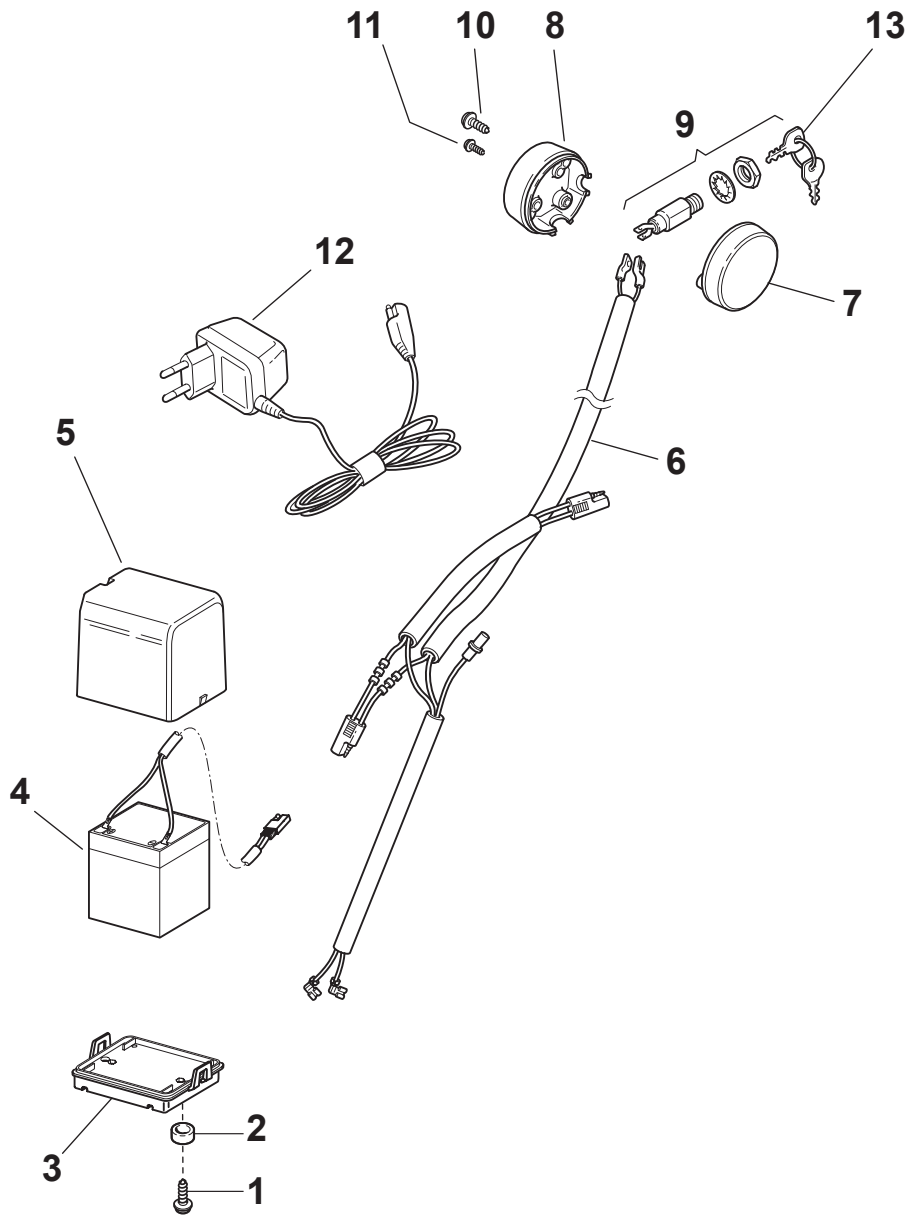

Fig.	Quantity	Part No	Description	Notes
1	1	181007130/0	Throttle Cable	
2	1	112154510/0	Nut	
3	1	112727786/0	Screw	

Fig.	Quantity	Part No	Description	Notes
1	1	322722804/1	Starting Block Inner Half-Bearing	
2	1	381000742/1	Starter Drive Control	SV40 / RV 40 / V35 Engine
2	1	381030022/0	Starter Drive Control	for GGP Engines
2	1	381030024/0	Starter Drive Control	for HONDA Engines
3	1	322722805/1	Starting Block Inner Half-Bearing	
4	1	112728300/0	Screw	

Fig.	Quantity	Part No	Description	Notes
1	2	112608600/0	Seeger	
2	1	122570120/1	Pinion Left	
3	2	122120105/1	Ring Gear	
4	1	322600267/0	Protection, Wheel	
5	2	112608600/0	Seeger	
6	2	119216035/0	Bearing	
7	2	122753000/0	Pin	
9	1	122450439/0	Spring	
10	1	135064100/0	Belt	
11	1	322600267/0	Protection, Wheel	
12	1	122570110/1	Pinion Right	
15	1	181003109/1	Gear Box	
16	1	122601909/0	Pulley	
17	1	112645705/0	Elastic Pin	