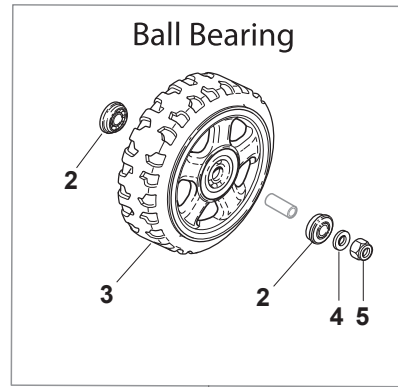

Fig.	Quantity	Part No	Description	Notes
1	2	112608600/0	Seeger	
2	1	122570120/1	Pinion Left	
3	2	122120105/1	Ring Gear	
4	1	322600267/0	Protection, Wheel	
5	2	112608600/0	Seeger	
6	2	119216035/0	Bearing	
7	2	122753000/0	Pin	
9	1	122450439/0	Spring	
10	1	135064100/0	Belt	
11	1	322600267/0	Protection, Wheel	
12	1	122570110/1	Pinion Right	
15	1	181003109/1	Gear Box	
16	1	122601909/0	Pulley	
17	1	112645705/0	Elastic Pin	

Eco Stiga Wheels - Ø 210

Spark Aluminium Wheels - Ø 210

Fig.	Quantity	Part No	Description	Notes
1	4	381007490/0	Wheel	
2	8	119216035/0	Bearing	
3	4	381007487/0	Wheel	
4	8	112521350/0	Washer	
5	8	112155000/0	Nut	
6	4	322110653/0	Hub Cap	
7	4	322110314/0	Hub Cap Grey	
8	4	322110348/0	Hub Cap Grey	
9	4	322110382/0	Hub Cap Grey	
10	4	322110416/0	Hub Cap Grey	
12	4	322110494/0	Hub Cap Grey	
13	4	322110496/0	Hub Cap Grey	