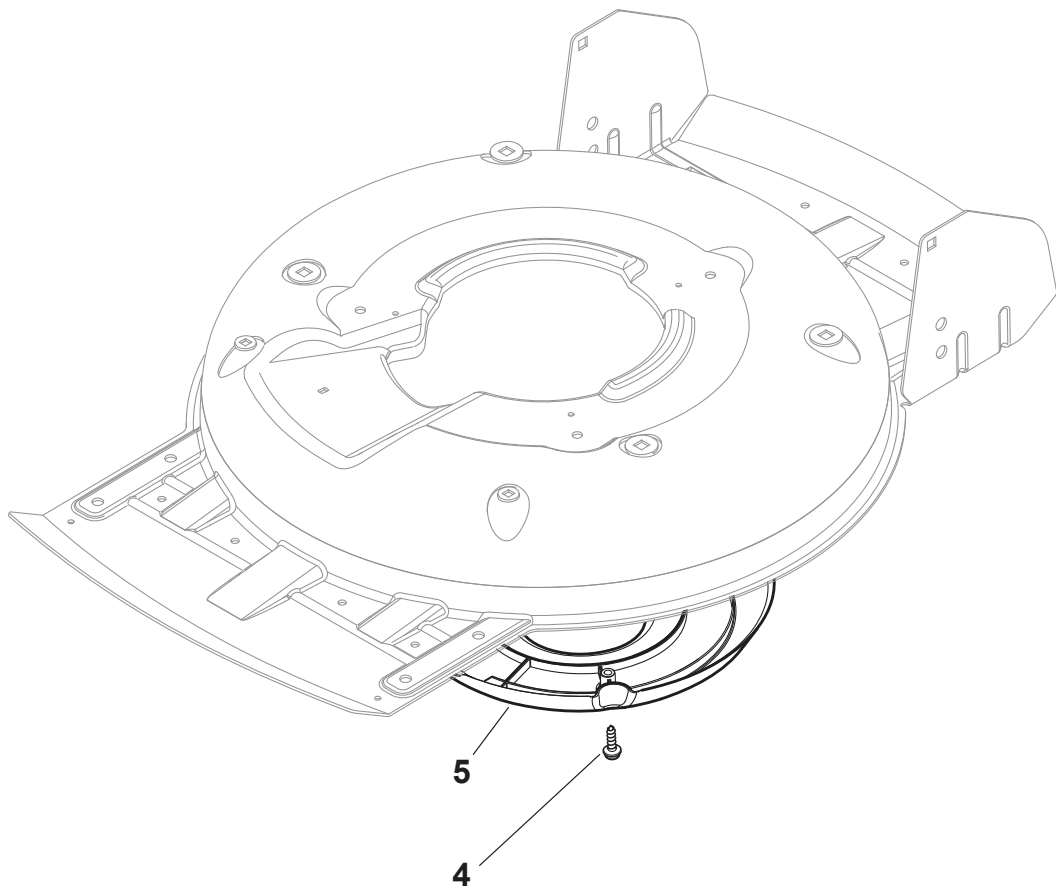

THIS INFORMATION IS NOT INTENDED FOR SALE OR RESALE, AND THIS NOTICE MUST REMAIN ON ALL COPIES.

Fig.	Quantity	Part No	Description	Notes
3	1	322321546/0	Lever	
1	1	381004734/0	Grey Deck	
2	1	381302863/0	Axle, Front Wheels	
4	2	112735661/0	Screw	
10	2	112293200/0	Nut	
11	2	112583500/0	Grower	
12	2	112523070/0	Washer	
13	2	322735547/0	Sector, Height Adjustment	
14	2	381005175/0	Support, Wheel	
15	2	481003286/0	Lever, Height Adjustment	
16	2	122519811/0	Pin	

Fig.	Quantity	Part No	Description	Notes
1	1	322064691/0	INOX Deck	
1	1	381004735/0	Grey Deck	
3	1	381302863/0	Axle, Front Wheels	
12	4	112791011/0	Screw	
13	1	322545169/0	Rear Left Plate	Inox versions
13	1	381545105/0	Left Plate	Steel versions
14	4	112154510/0	Nut	
15	1	322545167/0	Rear Right Plate	Inox versions
15	1	381545104/0	Right Plate	Steel versions
16	1	381302861/1	Axle, Rear Wheels	
17	2	112789000/0	Screw	
18	1	381003323/0	Lever, Height Adjustment	
19	2	112154330/0	Nut	
20	1	112293200/0	Nut	
21	1	322399812/0	Knob	
22	2	112735661/0	Screw	
23	2	322551529/0	Wheels Cleaning Plate	
24	2	112521330/0	Washer	
25	1	122033329/0	Rod, Height Adjustment	
26	2	112604899/0	Crown Fastener	
27	1	122446184/0	Spring	