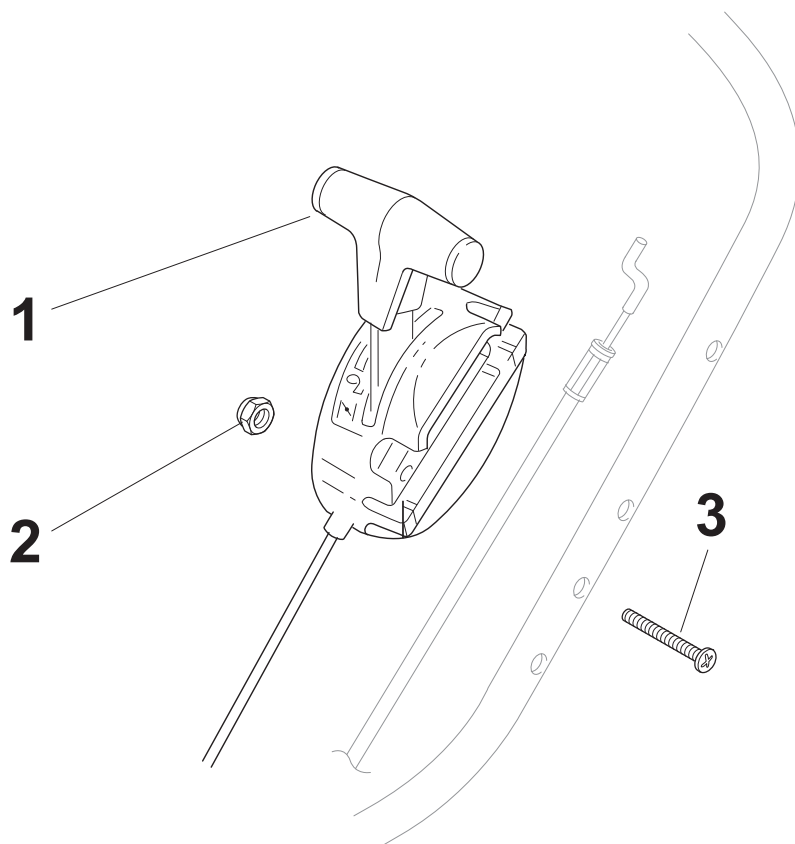

Fig.	Quantity	Part No	Description	Notes
1	1	112291000/0	Nut	
2	1	112581500/0	Grower	
3	1	322171006/0	Spacer	
4	1	112521360/0	Washer	
5	1	112508100/0	Cup Spring	
6	1	381007220/0	Throttle Lever	for SV40-RV40-V35 Engine/B&S 450-500 Series
6	1	381007279/1	Throttle Lever	for B&S-GGP-HONDA Engines
7	1	481007080/0	Throttle Cable	
8	1	112815030/0	Screw	
9	1	114356702/0	Throttle Label	for GGP Engines
9	1	114356905/0	Label	for GGP Engines with AVS
9	1	114356702/0	Throttle Label	for HONDA Autochoke Engines
9	1	114356703/0	Throttle Label	for B&S Engines
9	1	114356905/0	Label	for B&S 700-750 Series
9	1	114364264/0	Throttle Label	for HONDA Engines