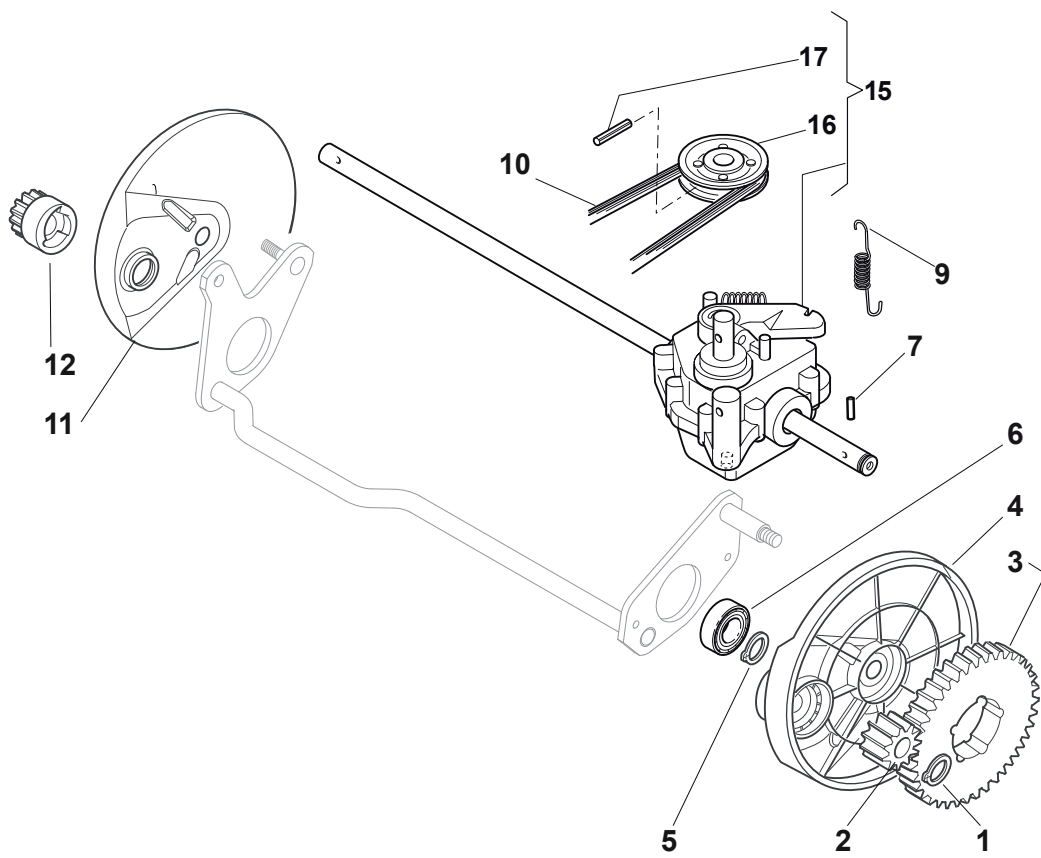

Fig.	Quantity	Part No	Description	Notes
1	1	181007130/0	Throttle Cable	
2	1	112154510/0	Nut	
3	1	112727786/0	Screw	

Fig.	Quantity	Part No	Description	Notes
1	1	322722804/1	Starting Block Inner Half-Bearing	
2	1	381000742/1	Starter Drive Control	SV40 / RV 40 / V35 Engine
2	1	381030022/0	Starter Drive Control	for GGP Engines
2	1	381030024/0	Starter Drive Control	for HONDA Engines
3	1	322722805/1	Starting Block Inner Half-Bearing	
4	1	112728300/0	Screw	

Fig.	Quantity	Part No	Description	Notes
1	2	112608600/0	Seeger	
2	1	122570120/1	Pinion Left	
3	2	122120105/1	Ring Gear	
4	1	322600267/0	Protection, Wheel	
5	2	112608600/0	Seeger	
6	2	119216035/0	Bearing	
7	2	122753000/0	Pin	
9	1	122450439/0	Spring	
10	1	135064100/0	Belt	
11	1	322600267/0	Protection, Wheel	
12	1	122570110/1	Pinion Right	
15	1	181003109/1	Gear Box	
16	1	122601909/0	Pulley	
17	1	112645705/0	Elastic Pin	