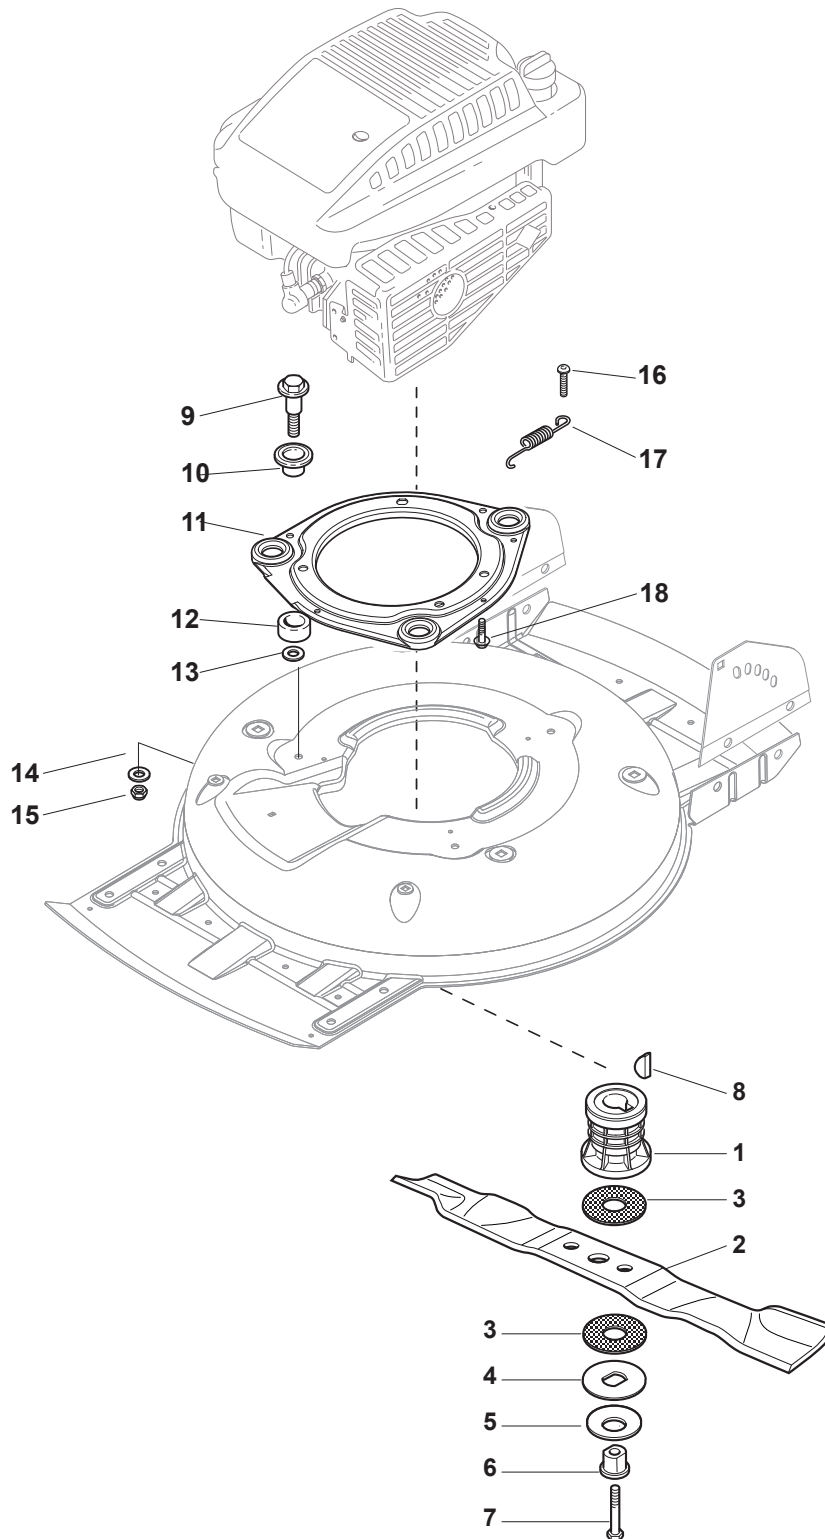

Fig.	Quantity	Part No	Description	Notes
1	2	112608600/0	Seeger	
2	1	122570120/1	Pinion Left	
3	2	122120105/1	Ring Gear	
4	1	322600267/0	Protection, Wheel	
5	2	112608600/0	Seeger	
6	2	119216035/0	Bearing	
7	2	122753000/0	Pin	
9	1	122450439/0	Spring	
10	1	135064100/0	Belt	
11	1	322600267/0	Protection, Wheel	
12	1	122570110/1	Pinion Right	
15	1	181003109/1	Gear Box	
16	1	122601909/0	Pulley	
17	1	112645705/0	Elastic Pin	

Fig.	Quantity	Part No	Description	Notes
1	1	122465607/3	Hub With Pulley, Crankshaft Ø 22.2	for B&S and GGP Engines
1	1	122465608/2	Hub With Pulley, Crankshaft Ø 25	for HONDA Engines
2	1	181004146/0	Blade Standard	
3	1	122160400/0	Elastic Disc	
4	1	112523080/0	Washer	
5	1	112735698/0	Screw	
6	1	112139100/0	Feather, Crankshaft Ø 22,2	for B&S and GGP Engines
6	1	112139150/0	Feather, Crankshaft Ø 25	for HONDA Engines
9	3	122524329/0	Pin	
10	3	322672201/0	Washer	
11	1	322207225/0	Flange, Black	Black
11	1	381207221/1	Flange, Yellow	Yellow
12	3	322250012/0	No Vibrations Rubber	
13	3	122671651/0	Washer	
14	3	122671651/0	Washer	
15	3	112155000/0	Nut	
16	1	112791400/0	Screw	
17	1	122450444/0	Spring	
18	3	112735108/1	Screw	

Fig.	Quantity	Part No	Description	Notes
1	1	122465607/3	Hub With Pulley, Crankshaft Ø 22.2	for B&S and GGP Engines
1	1	122465608/2	Hub With Pulley, Crankshaft Ø 25	for HONDA Engines
2	1	181004146/0	Blade Standard	
3	1	122160400/0	Elastic Disc	
4	1	112523080/0	Washer	
5	1	112735698/0	Screw	
6	1	112139100/0	Feather, Crankshaft Ø 22,2	for B&S and GGP Engines
6	1	112139150/0	Feather, Crankshaft Ø 25	for HONDA Engines
9	3	112793102/0	Screw	
10	6	112523060/0	Washer	
11	1	322207219/1	Flange	
12	3	112155000/0	Nut	