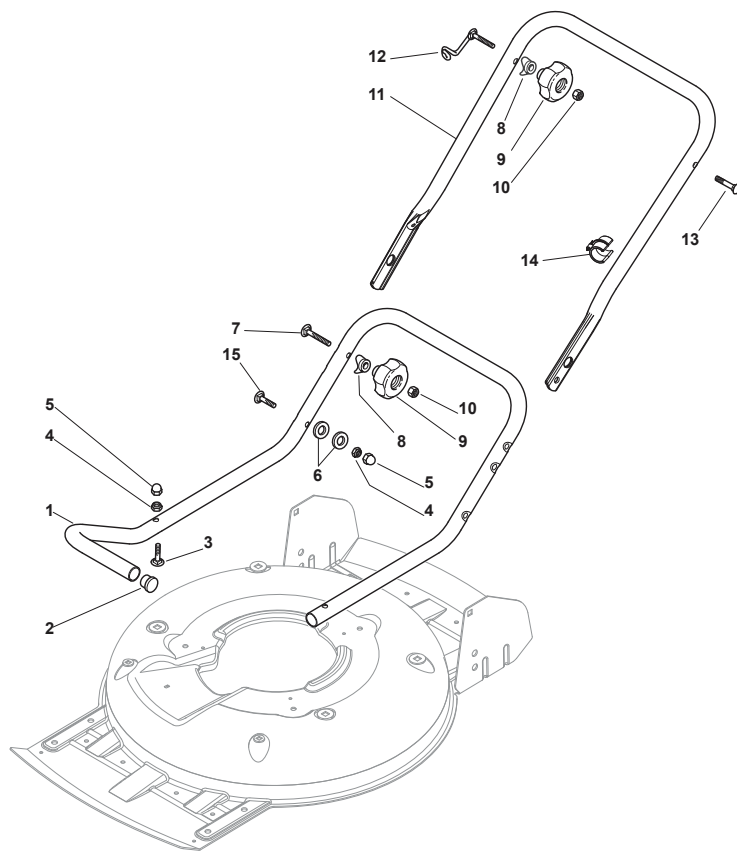

Fig.	Quantity	Part No	Description	Notes
11	1	381006668/1	Handle, Middle Part Black	Black
1	1	381006667/0	Handle Lower Part Black	Black
1	1	381006677/0	Handle Lower Part Yellow	Yellow
2	2	118566110/0	Push Rod	
3	4	112818900/0	Screw	
4	4	112155000/0	Nut	
5	4	118203854/0	Screw	
6	2	112819100/0	Screw	
7	2	112819201/0	Screw	
8	4	122671651/0	Washer	
9	4	322399804/1	Nut	
10	4	112293200/0	Nut	
11	1	381007542/0	Handle, Middle Part Yellow	Yellow
12	1	122430313/0	Guide Spring	
13	1	112819201/0	Screw	
14	1	118390020/0	Conduit Clip Caproeuropa	
15	2	112521370/0	Washer