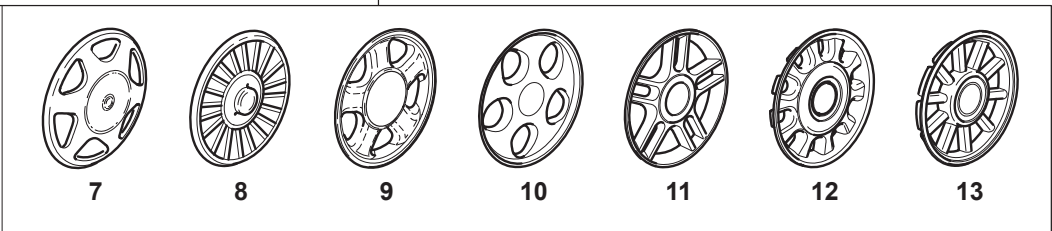

Fig.	Quantity	Part No	Description	Notes
1	2	112608600/0	Seeger	
2	1	122570120/1	Pinion Left	
3	2	122120105/1	Ring Gear	
4	1	322600267/0	Protection, Wheel	
5	2	112608600/0	Seeger	
6	2	119216035/0	Bearing	
7	2	122753000/0	Pin	
9	1	122450439/0	Spring	
10	1	135064100/0	Belt	
11	1	322600267/0	Protection, Wheel	
12	1	122570110/1	Pinion Right	
15	1	181003109/1	Gear Box	
16	1	122601909/0	Pulley	
17	1	112645705/0	Elastic Pin	

Eco Stiga Wheels - Ø 210

Spark Aluminium Wheels - Ø 210

Fig.	Quantity	Part No	Description	Notes
1	4	381007490/0	Wheel	
2	8	119216035/0	Bearing	
3	4	381007487/0	Wheel	
4	8	112521350/0	Washer	
5	8	112155000/0	Nut	
6	4	322110653/0	Hub Cap	
7	4	322110314/0	Hub Cap Grey	
8	4	322110348/0	Hub Cap Grey	
9	4	322110382/0	Hub Cap Grey	
10	4	322110416/0	Hub Cap Grey	
12	4	322110494/0	Hub Cap Grey	
13	4	322110496/0	Hub Cap Grey	